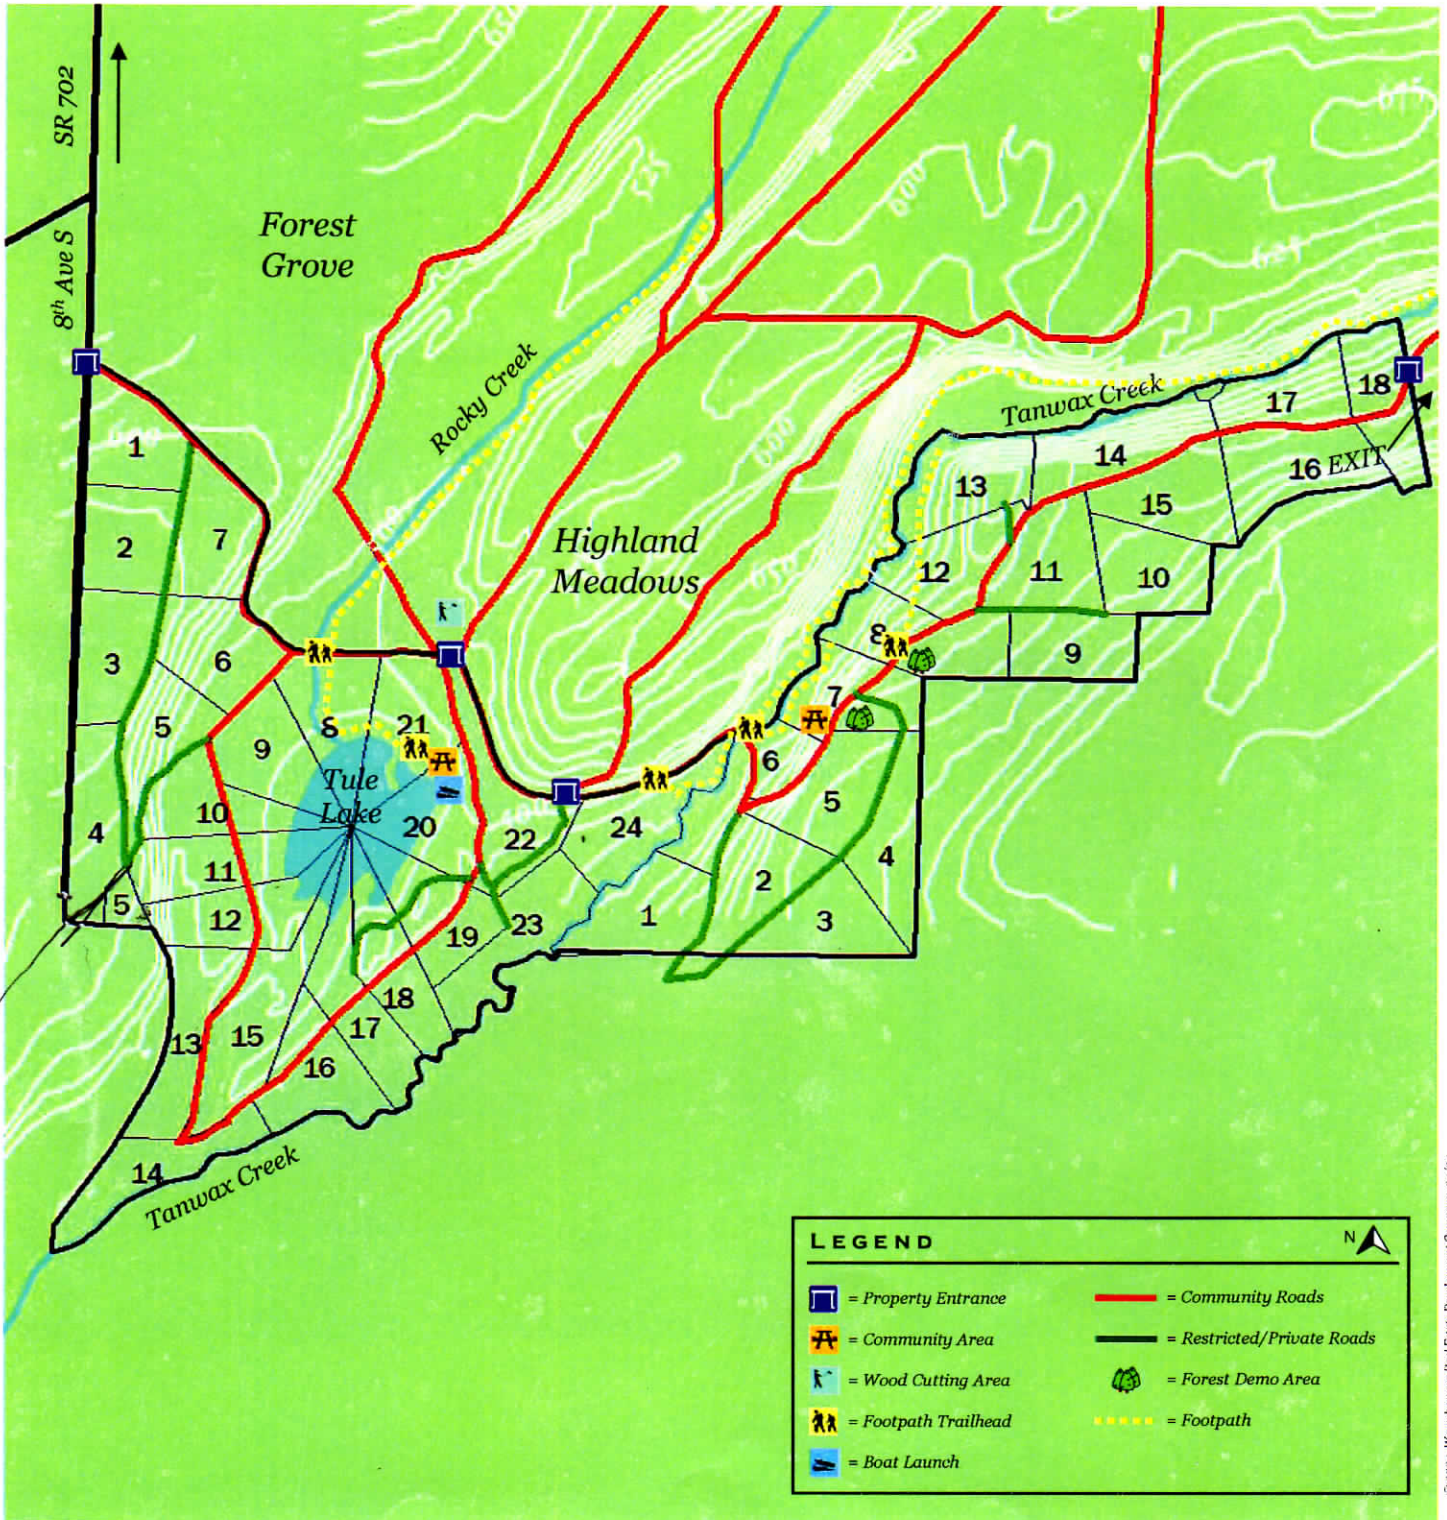

TULE LAKE COMMUNITY MAP

A Weyerhaeuser Real Estate Development Company Project

Contour interval - 25 feet

Information contained herein deemed reliable though not guaranteed.